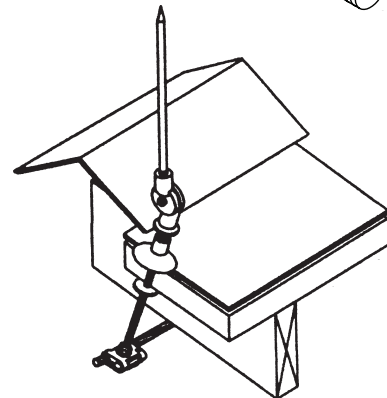

DOUBLE SWIVEL ADAPTERS

ALL ITEMS

Double swivel adapters for use with standard points and bases to alter direction of point – each end threaded or drilled and tapped for desired use. Overall dimensions - 3-1/4" long x 1" diameter.

Aluminum

- Cat. No. A837-2F2F – 1/2" Female to 1/2" Female - 2.1 oz.
- Cat. No. A837-2F2M – 1/2" Female to 1/2" Male - 2.1 oz.
- Cat. No. A837-2F5F – 1/2" Female to 5/8" Female - 2.1 oz.
- Cat. No. A837-2M5F – 1/2" Male to 5/8" Female - 1.8 oz.
- Cat. No. A837-5F5F – 5/8" Female to 5/8" Female - 2.2 oz.
- Cat. No. A837-5F5M – 5/8" Female to 5/8" Male - 2.1 oz.

Female to Female

Female to Male

Typical use on sloping surface point

Female to Female

Female to Male

ROBBINS LIGHTNING, INC.

124 EAST SECOND STREET PHONE (660) 582-3156 FAX (660) 582-3039 P.O. BOX 440 MARYVILLE, MISSOURI 64468-0440