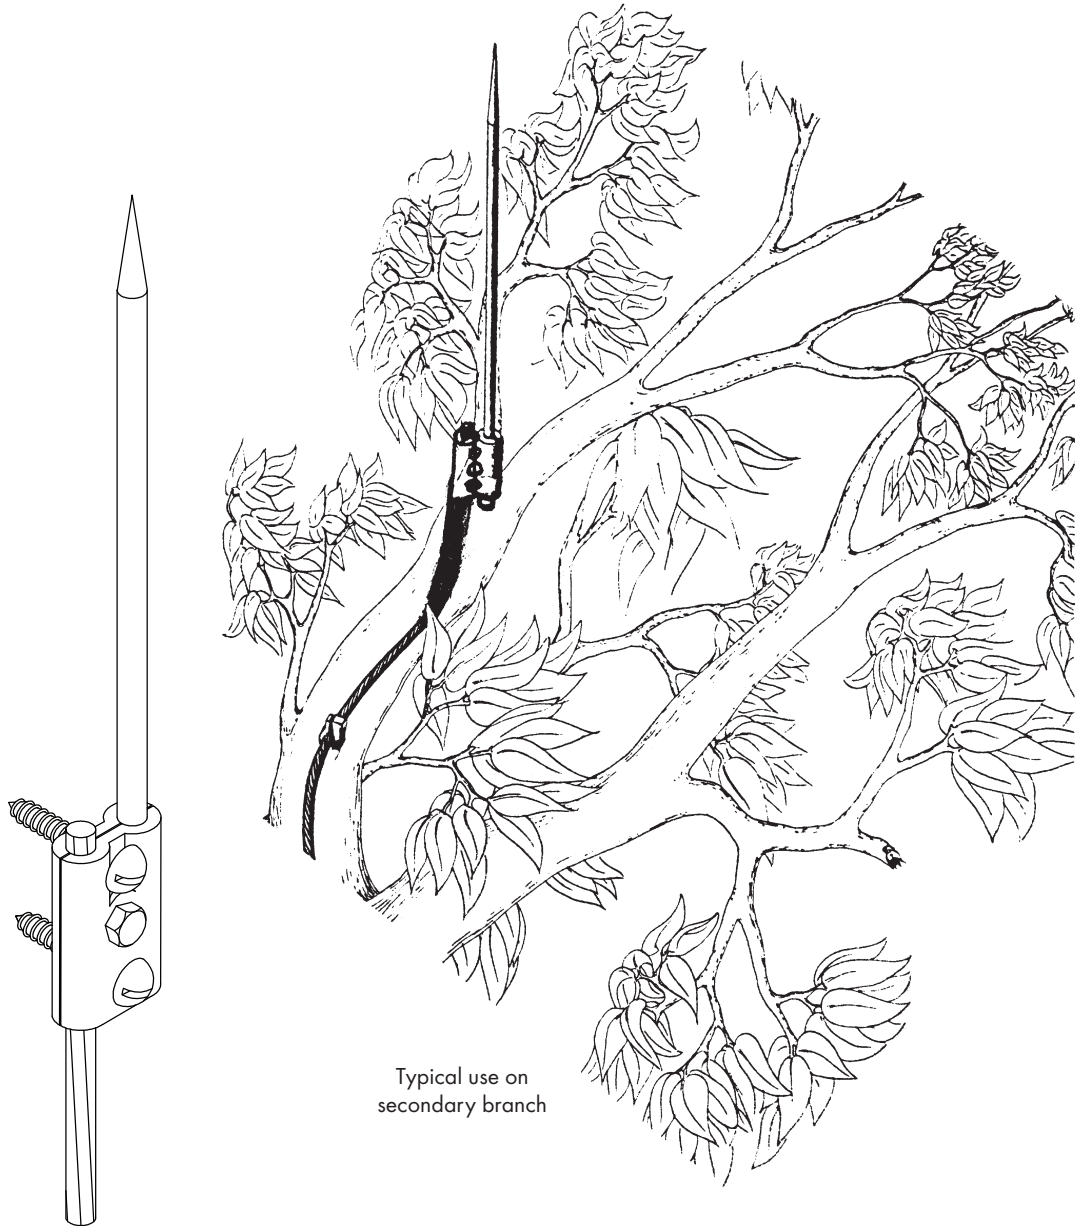

## MINIATURE TREE AIR TERMINAL

Air terminal assembly consisting of solid copper point and base - for use on lateral secondary branches - furnished with two wood screws and bolt tension cable attachment - point of copper 1/4" diameter, 8" long; point of 3/8" diameter, 8" long - base for all miniature cables and wires through 5/16" diameter.

Cat. No. 161 - Copper - 5.8 oz.