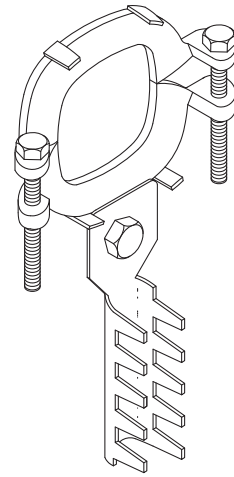

BONDING CLAMP

SILL COCK CLAMP

Cast bronze sill cock grounding clamp fits most standard flanges - adjusts with two 1/4" screws - cable lug of stamped copper, cadmium plated, for use with copper or aluminum cables - 2 - 1/2" cable contact - tabs must be hammered over flange for positive contact - for main sized cables through No. 605. Class I only.

Cat. No. 63 - Copper - 5.6 oz.

PIPE BONDING STRAP

Adjustable strap - type pipe bonding assembly - consists of finned copper or bare aluminum strap 1" wide - copper 0.064" thick; aluminum 0.080" thick - with No. 56 or No. A56 securely bolted to strap - for main sized cables through No. 605 - sized for 4" pipe. Other sizes available on request. Shipped flat, to be formed at the jobsite for exact pipe size. Class I only.