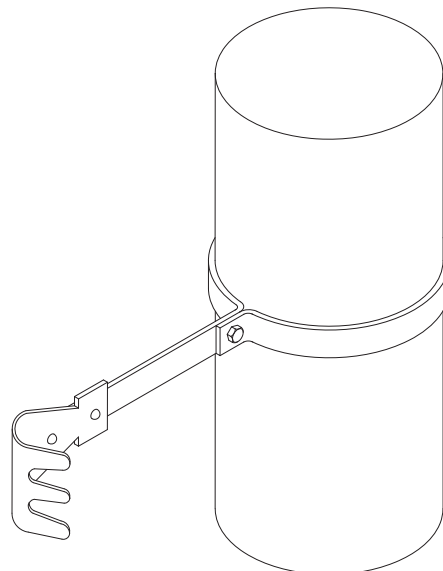

BONDING CLAMP

SILL COCK CLAMP

Cast bronze sill cock grounding clamp fits most standard flanges - adjusts with two 1/4" screws - cable lug of stamped copper, cadmium plated, for use with copper or aluminum cables - 2 - 1/2" cable contact - tabs must be hammered over flange for positive contact - for main sized cables through No. 605. Class I only.

Cat. No. 63 - Copper - 5.6 oz.

PIPE BONDING STRAP

Adjustable strap - type pipe bonding assembly - consists of finned copper or bare aluminum strap 1" wide - copper 0.064" thick; aluminum 0.080" thick - with No. 56 or No. A56 securely bolted to strap - for main sized cables through No. 605 - sized for 4" pipe. Other sizes available on request. Shipped flat, to be formed at the jobsite for exact pipe size. Class I only.

Cat. No. 67 - Copper - 9.6 oz.

Cat. No. A67 - Aluminum - 5 oz.

FOR CLASS I ONLY

ROBBINS LIGHTNING, INC.

124 EAST SECOND STREET PHONE (660) 582-3156 FAX (660) 582-3039 P.O. BOX 440 MARYVILLE, MISSOURI 64468-0440