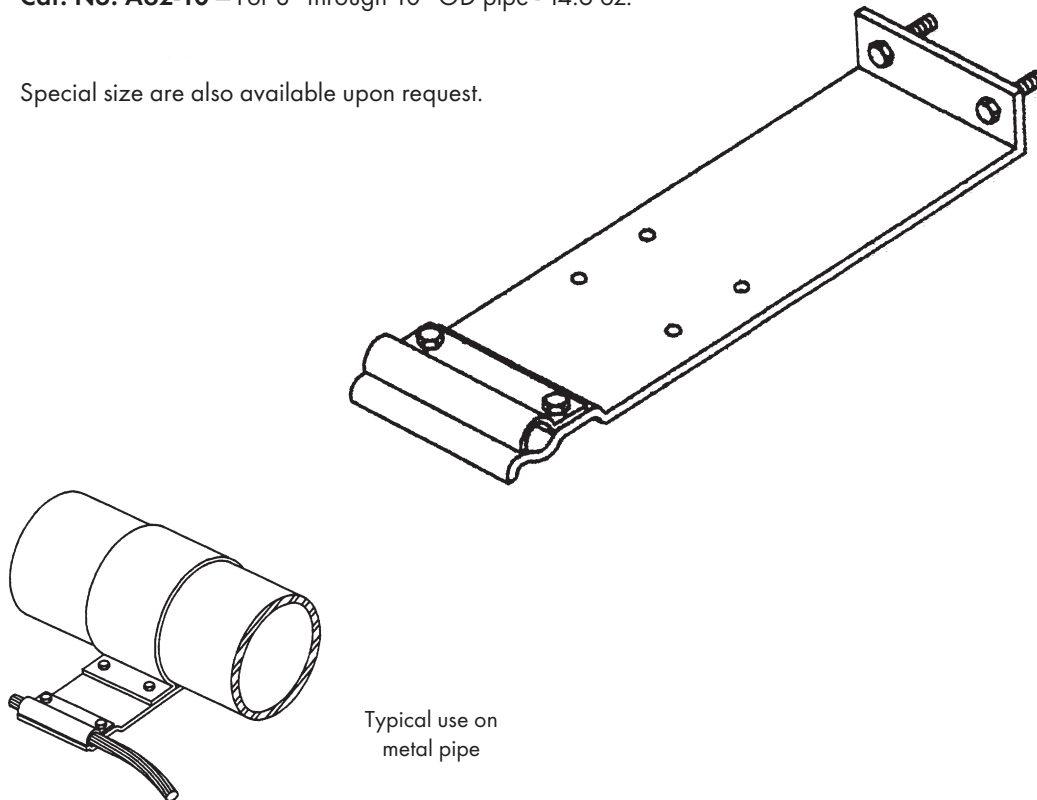

PIPE BONDING CLAMP

Adjustable pipe bonding clamp of tinned copper or aluminum strap – 2-1/2" wide for full contact along axis of pipe – 2-1/2" cable contact. For all main sized cables through No. 605. Shipped flat, to be formed at the jobsite for exact pipe size.

Cat. No. A62-6 – For 4" through 6" OD pipe - 12.6 oz.

Cat. No. A62-10 – For 8" through 10" OD pipe - 14.6 oz.

Special size are also available upon request.

Typical use on
metal pipe

ROBBINS LIGHTNING, INC.