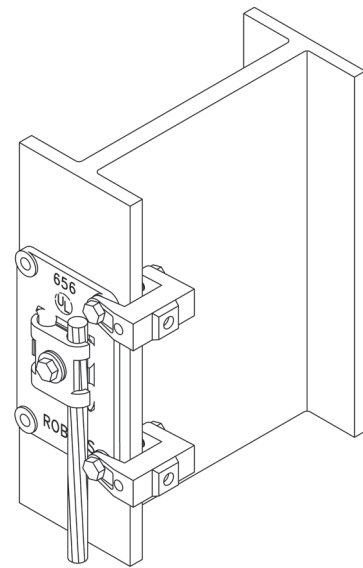

## BONDING PLATE

Heavy cast bronze or aluminum metal bonding plate – over 8 square inches of contact surface and 1-1/2" cable contact. Cap may be rotated for alternate cable position. Provided with 2 cast, "C" clamps to fasten to steel surface. For main sized cables through No. 605. Overall dimensions - 2-1/4" x 4".

**Cat. No. 656NC** – Copper - 1 lb. - 1.6 oz.

**Cat. No. A656NC** – Aluminum - 10.4 oz.

Typical use on steel column showing both cap positions.