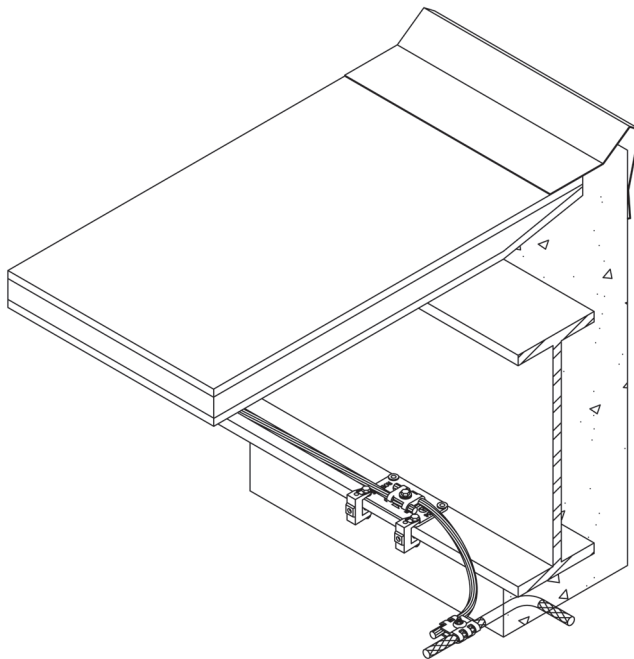

## BONDING PLATE

Heavy cast bronze or aluminum metal bonding plate – over 8 square inches of contact surface and 1-1/2" cable contact. Cap may be rotated for alternate cable position. Provided with 2 cast, "C" clamps to fasten to steel surface. For main sized cables through No. 605. Overall dimensions - 2-1/4" x 4".

**Cat. No. 656NC** – Copper - 1 lb. - 1.6 oz.

**Cat. No. A656NC** – Aluminum - 10.4 oz.

Typical use on steel column showing both cap positions.