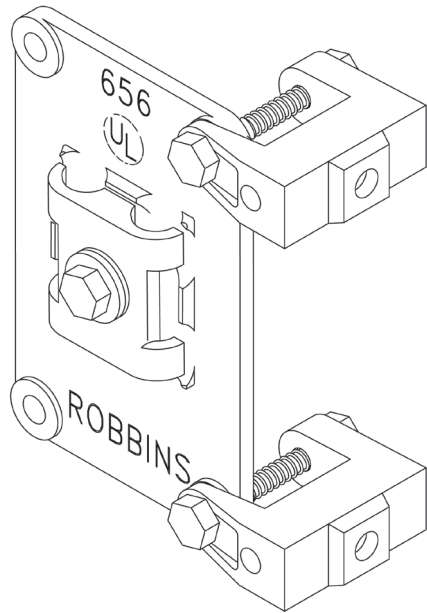

## BONDING PLATE

Heavy cast bronze or aluminum metal bonding plate – over 8 square inches of contact surface and 1-1/2" cable contact. Cap may be rotated for alternate cable position. Provided with 2 cast, "C" clamps to fasten to steel surface. For main sized cables through No. 605. Overall dimensions - 2-1/4" x 4".

**Cat. No. 656NC** – Copper - 1 lb. - 1.6 oz.

**Cat. No. A656NC** – Aluminum - 10.4 oz.

Typical use on steel column showing both cap positions.