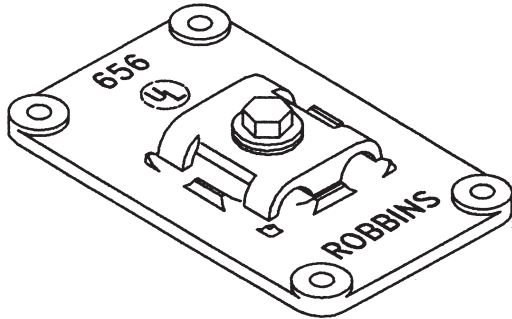

BONDING PLATE

Heavy cast bronze or aluminum metal bonding plate – over 8 square inches of contact surface and 1-1/2" cable contact. Cap may be rotated for alternate cable position. May be fastened to metal surface with bolts and nuts or may be brazed. For main sized cables through No. 605. Overall dimensions - 2-1/4" x 4".

Cat. No. 656N – Copper - 11.4 oz.

Cat. No. A656N – Aluminum - 3.8 oz.

Typical use on steel column showing both cap positions for standard and side run cable.

ROBBINS LIGHTNING, INC.

124 EAST SECOND STREET PHONE (660) 582-3156 FAX (660) 582-3039 P.O. BOX 440 MARYVILLE, MISSOURI 64468-0440