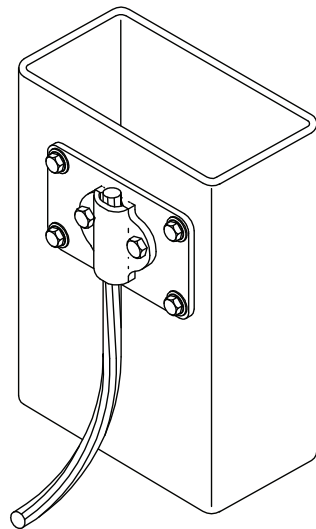

BONDING PLATE

Heavy cast bronze or aluminum metal bonding plate – over 8 square inches of contact surface – 1-1/2" cable contact. May be fastened to metal surface with bolts and nuts, "C" clamps or may be brazed. For main sized cables through No. 605. Overall dimensions - 2-1/4" x 4".

Cat. No. 656 – Copper - 10.2 oz.

Cat. No. A656 – Aluminum - 3.4 oz.

NOTE: Also available with 16 square inches of contact surface. Overall dimensions - 4" x 4"

Cat. No. 656-16 – Copper - 15 oz.

Cat. No. A656-16 – Aluminum - 6.6 oz.