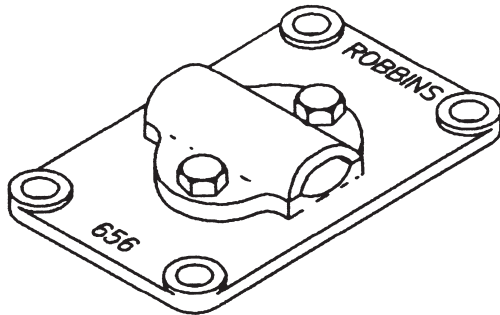

BONDING PLATE

Heavy cast bronze or aluminum metal bonding plate – over 8 square inches of contact surface – 1-1/2" cable contact. May be fastened to metal surface with bolts and nuts, "C" clamps or may be brazed. For main sized cables through No. 605. Overall dimensions - 2-1/4" x 4".

Cat. No. 656 – Copper - 10.2 oz.

Cat. No. A656 – Aluminum - 3.4 oz.

NOTE: Also available with 16 square inches of contact surface. Overall dimensions - 4" x 4"

Cat. No. 656-16 – Copper - 15 oz.

Cat. No. A656-16 – Aluminum - 6.6 oz.