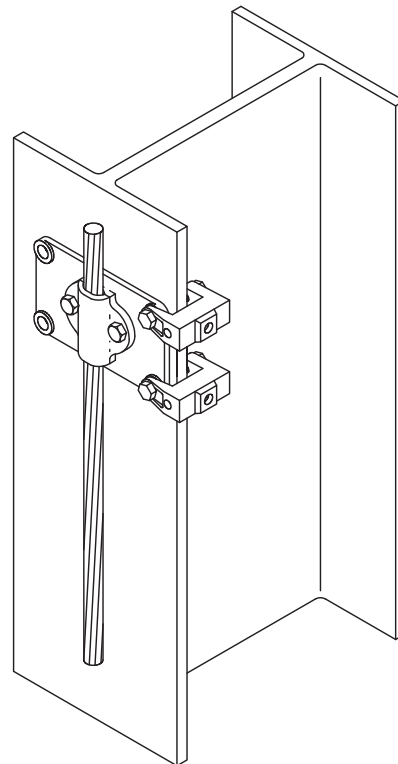

Typical use with
"C" clamps on column