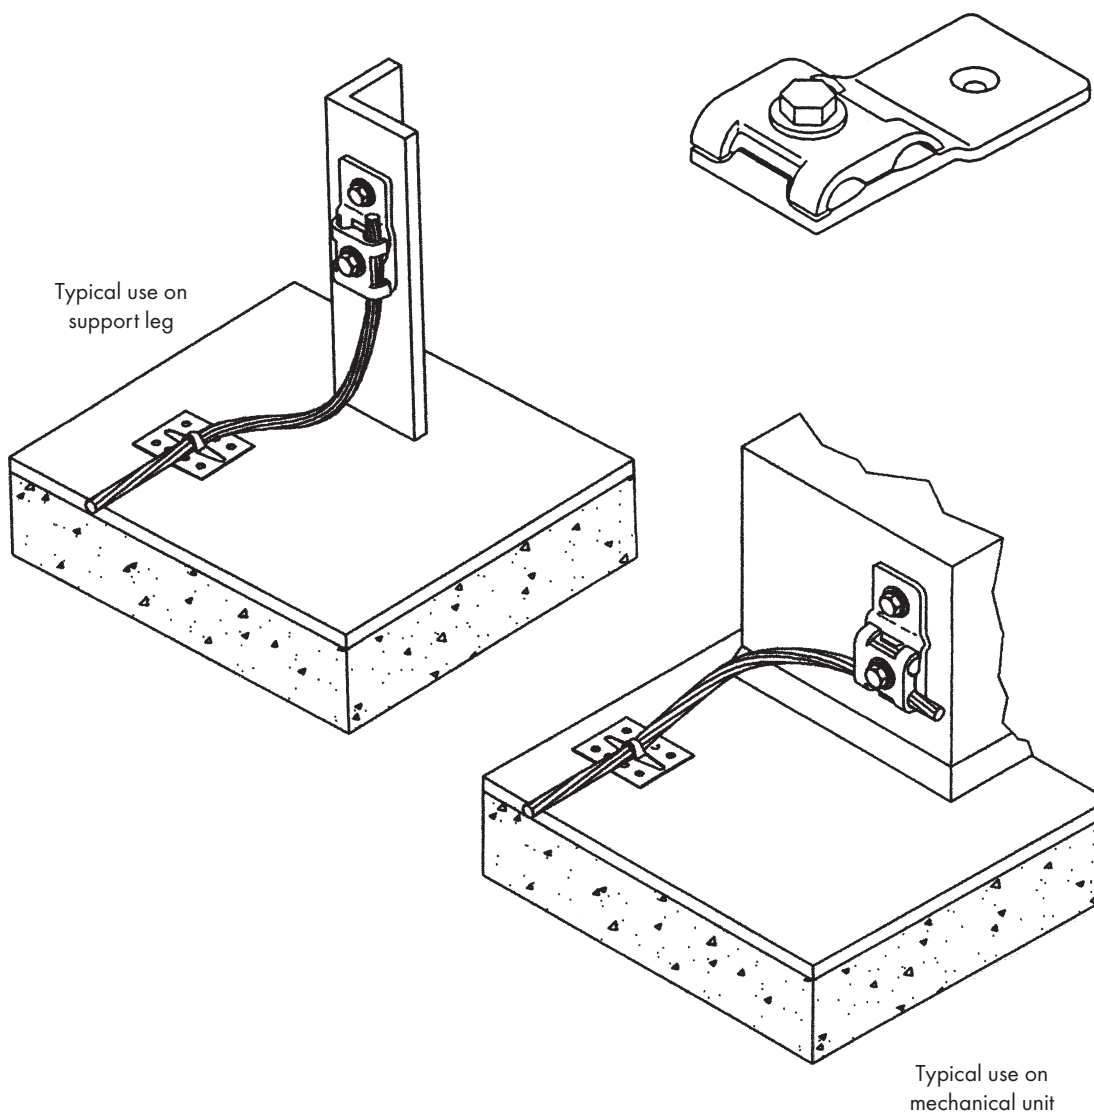

BONDING LUG

Heavy cast bronze or aluminum bonding lug with 3 square inches of surface contact on flat metal – two-way cable contact, 1-1/2", under one-bolt tension – anchor bolt hole for 3/8" diameter bolt, available with hole for 1/2" bolt on special request. Fits all main sized cables through No. 605. Overall dimensions - 1-1/2" x 3-1/2".

Cat. No. 57 – Copper - 9.6 oz.

Cat. No. A57 – Aluminum - 3.4 oz.