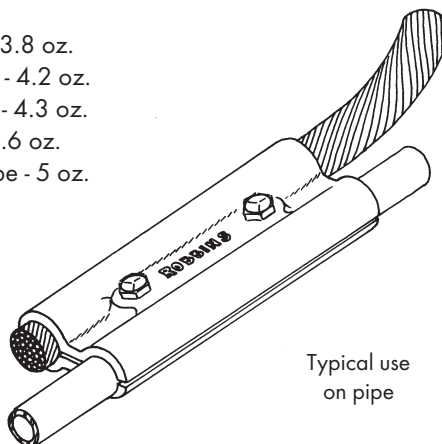

## CABLE TO ROD OR PIPE CLAMPS

Heavy cast bronze or aluminum bolt tension clamp for connecting cable to rod, pipe or tube. Cable and rod contact 4" long – for main sized cables through No. 605 – pipe sizes from 1/4" OD to 1-1/4" OD. May also be used as ground rod clamps. Overall dimensions - 4" x 1-1/2".

### Copper

- Cat. No. 59 – for 1/4" rod - 11 oz.
- Cat. No. 59A – for 3/8" rod - 13 oz.
- Cat. No. 59B – for 1/2" rod - 11.7 oz.
- Cat. No. 59C – for 5/8" rod - 13.3 oz.
- Cat. No. 59D – for 3/4" rod - 13.3 oz.
- Cat. No. 59E – for 1" rod - 1 lb. - 13 oz.
- Cat. No. 59F – for 1-1/4" rod - 2 lbs.

### Aluminum

- Cat. No. A59 – for 1/4" rod - 3.5 oz.
  - Cat. No. A59A – for 3/8" rod - 3.8 oz.
  - Cat. No. A59B – for 1/2" rod - 4.2 oz.
  - Cat. No. A59C – for 5/8" rod - 4.5 oz.
  - Cat. No. A59D – for 3/4" rod - 4.3 oz.
  - Cat. No. A59E – for 1" rod - 4.6 oz.
  - Cat. No. A59F – for 1-1/4" rod - 5 oz.
- Cat. No. A60 – for 3/8" OD pipe - 3.8 oz.
  - Cat. No. A60A – for 1/2" OD pipe - 4.2 oz.
  - Cat. No. A60B – for 3/4" OD pipe - 4.3 oz.
  - Cat. No. A60C – for 1" OD pipe - 4.6 oz.
  - Cat. No. A60D – for 1-1/4" OD pipe - 5 oz.