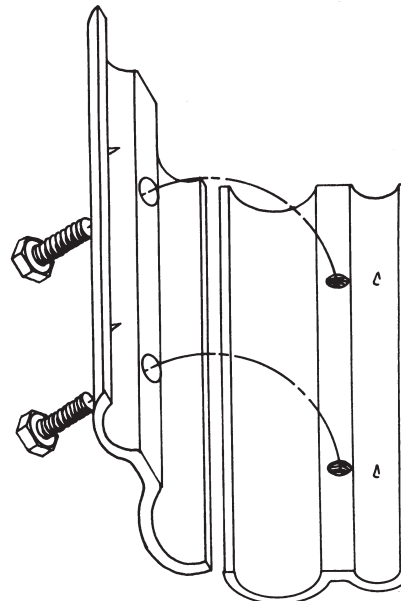

## CABLE TO ROD OR PIPE CLAMPS

Heavy cast bronze or aluminum bolt tension clamp for connecting cable to rod, pipe or tube. Cable and rod contact 4" long – for main sized cables through No. 605 – pipe sizes from 1/4" OD to 1-1/4" OD. May also be used as ground rod clamps. Overall dimensions - 4" x 1-1/2".

### Copper

- Cat. No. 59 – for 1/4" rod - 11 oz.
- Cat. No. 59A – for 3/8" rod - 13 oz.
- Cat. No. 59B – for 1/2" rod - 11.7 oz.
- Cat. No. 59C – for 5/8" rod - 13.3 oz.
- Cat. No. 59D – for 3/4" rod - 13.3 oz.
- Cat. No. 59E – for 1" rod - 1 lb. - 13 oz.
- Cat. No. 59F – for 1-1/4" rod - 2 lbs.

### Aluminum

- Cat. No. A59 – for 1/4" rod - 3.5 oz.
  - Cat. No. A59A – for 3/8" rod - 3.8 oz.
  - Cat. No. A59B – for 1/2" rod - 4.2 oz.
  - Cat. No. A59C – for 5/8" rod - 4.5 oz.
  - Cat. No. A59D – for 3/4" rod - 4.3 oz.
  - Cat. No. A59E – for 1" rod - 4.6 oz.
  - Cat. No. A59F – for 1-1/4" rod - 5 oz.
- Cat. No. A60 – for 3/8" OD pipe - 3.8 oz.
  - Cat. No. A60A – for 1/2" OD pipe - 4.2 oz.
  - Cat. No. A60B – for 3/4" OD pipe - 4.3 oz.
  - Cat. No. A60C – for 1" OD pipe - 4.6 oz.
  - Cat. No. A60D – for 1-1/4" OD pipe - 5 oz.