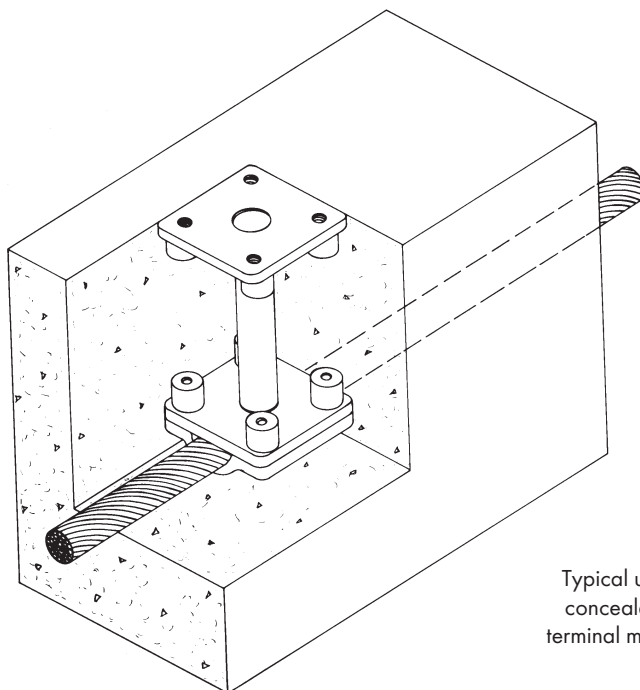

EMBEDDED TERMINAL OUTLET

Heavy cast bronze terminal outlet for use in concrete wall or floor – 2-1/4" contact surface for main sized cables through No. 605 – surface plate will accept 1/4" or 3/8" bolts with thread depth of 1/2" – shipped with four bolts 3/4" long. Overall dimensions - 2-1/4" x 2-1/4" x 4-1/2".

Cat. No. 643-3 – Copper – 3/8" threaded - 1 lb. - 8 oz.

Cat. No. 643-4 – Copper – 1/4" threaded - 1 lb. - 8 oz.

Cat. No. A643-4* – Aluminum – 1/4" threaded - 8.8 oz.

*When used with aluminum air terminal mounting, this part is provided with stainless steel bolts and shim for bimetal connection.