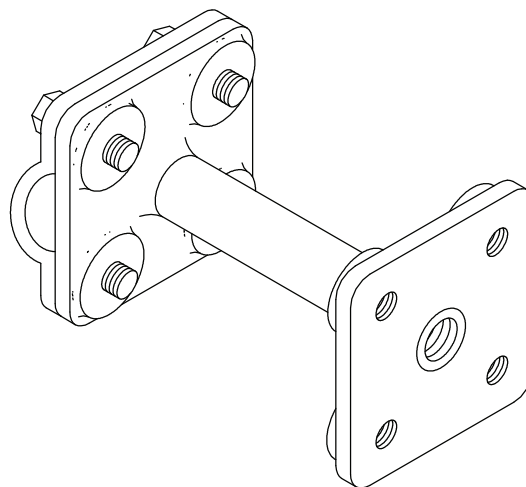

EMBEDDED TERMINAL OUTLET

Heavy cast bronze terminal outlet for use in concrete wall or floor – 2-1/4" contact surface for main sized cables through No. 605 – surface plate will accept 1/4" or 3/8" bolts with thread depth of 1/2" – shipped with four bolts 3/4" long. Overall dimensions - 2-1/4" x 2-1/4" x 4-1/2".

Cat. No. 643-3 – Copper – 3/8" threaded - 1 lb. - 8 oz.

Cat. No. 643-4 – Copper – 1/4" threaded - 1 lb. - 8 oz.

Cat. No. A643-4* – Aluminum – 1/4" threaded - 8.8 oz.

*When used with aluminum air terminal mounting, this part is provided with stainless steel bolts and shim for bimetal connection.