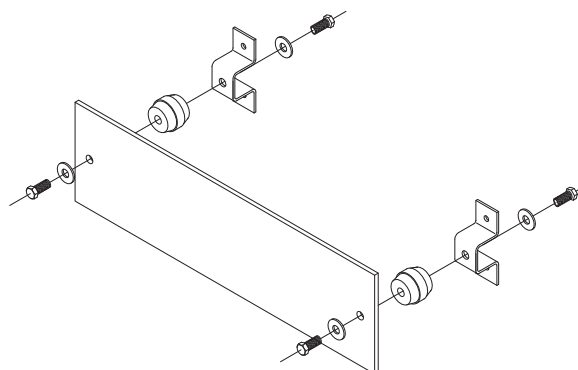

Shown with optional mounting holes and lug.