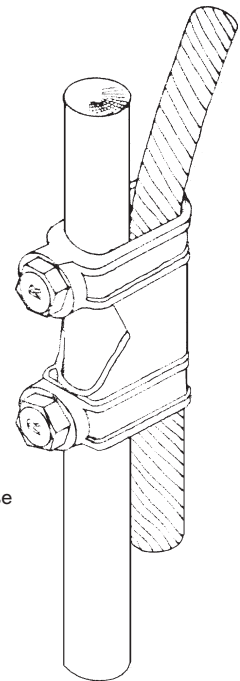

GROUND ROD CLAMPS

ALL ITEMS

TAP TYPE GROUND CLAMP

Heavy cast bronze tap type ground rod clamp with 5/16" stainless steel bolts for tension on rod. No. 98 (1/2" size) has 2" contact length along axis of rod and will handle main sized cables through 5/8" diameter. No. 98A has 3" contact length and will handle main sized cables through 3/4" diameter. No. 98B has 3" contact length and will handle main sized cables through 7/8" diameter. Overall dimensions - 98: 2" x 1-1/2" - 98A: 3" x 2" - 98B: 3" x 2-1/4". Suggested torque - 150 in./lbs.

Copper

Cat. No. 98 - for 1/2" Rod - 4.8 oz.

Cat. No. 98A - for 5/8" Rod - 6.4 oz.

Cat. No. 98B - for 3/4" Rod - 7.8 oz.

Typical Use

BUS TYPE GROUND CLAMP

Heavy cast bronze bus type ground rod clamp with 5/16" bronze bolt tension on rod. All clamps have 2-1/4" contact length along axis of rod and 4" cable contact. For main sized cables through No. 605. Suggested torque: 150 in./lbs.

Typical Use

Copper

Cat. No. 99 - for 5/8" Rod - 15.6 oz.

Cat. No. 99A - for 3/4" Rod - 15 oz.

Cat. No. 99B - for 1/2" Rod - 1 lb. - 1 oz.

ROBBINS LIGHTNING, INC.

124 EAST SECOND STREET PHONE (660) 582-3156 FAX (660) 582-3039 P.O. BOX 440 MARYVILLE, MISSOURI 64468-0440