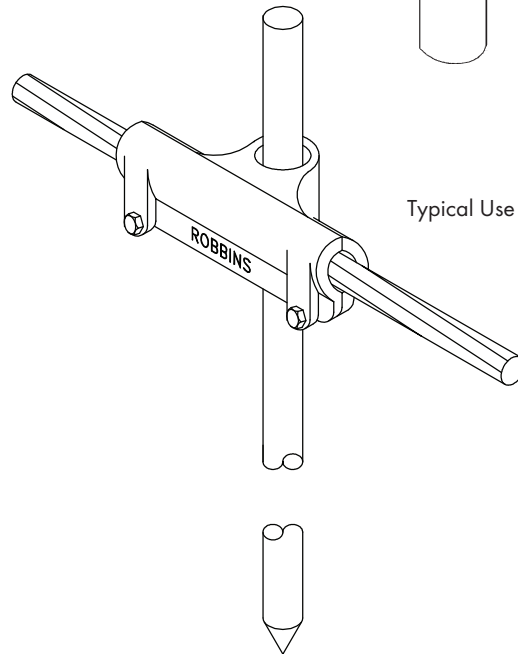

GROUND ROD CLAMPS

ALL ITEMS

TAP TYPE GROUND CLAMP

Heavy cast bronze tap type ground rod clamp with 5/16" stainless steel bolts for tension on rod. No. 98 (1/2" size) has 2" contact length along axis of rod and will handle main sized cables through 5/8" diameter. No. 98A has 3" contact length and will handle main sized cables through 3/4" diameter. No. 98B has 3" contact length and will handle main sized cables through 7/8" diameter. Overall dimensions - 98: 2" x 1-1/2" - 98A: 3" x 2" - 98B: 3" x 2-1/4". Suggested torque - 150 in./lbs.

Copper

Cat. No. 98 - for 1/2" Rod - 4.8 oz.

Cat. No. 98A - for 5/8" Rod - 6.4 oz.

Cat. No. 98B - for 3/4" Rod - 7.8 oz.

Typical Use

BUS TYPE GROUND CLAMP

Heavy cast bronze bus type ground rod clamp with 5/16" bronze bolt tension on rod. All clamps have 2-1/4" contact length along axis of rod and 4" cable contact. For main sized cables through No. 605. Suggested torque: 150 in./lbs.

Typical Use

Copper

Cat. No. 99 - for 5/8" Rod - 15.6 oz.

Cat. No. 99A - for 3/4" Rod - 15 oz.

Cat. No. 99B - for 1/2" Rod - 1 lb. - 1 oz.

ROBBINS LIGHTNING, INC.

124 EAST SECOND STREET PHONE (660) 582-3156 FAX (660) 582-3039 P.O. BOX 440 MARYVILLE, MISSOURI 64468-0440