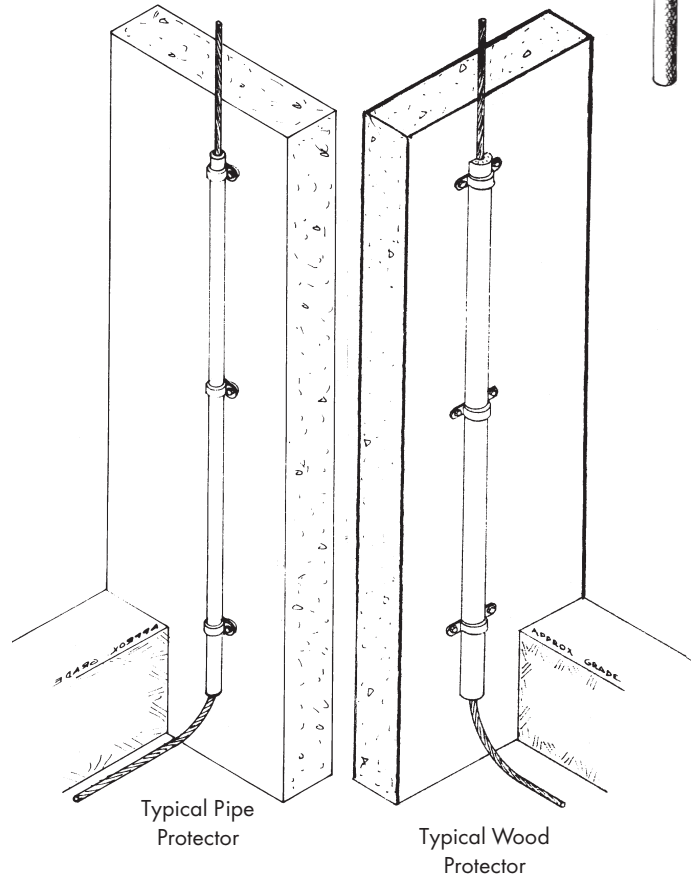

## CABLE PROTECTORS

Cable protectors of penta-treated wood, copper pipe, polyvinylchloride (PVC) pipe. For guarding cable near ground from mechanical damage. Install one foot below grade to 6' or more above grade.

### COPPER PIPE — 6'-8"

Cat. No. C93A — 5/8" I.D. x long - 2 lbs. - 4 oz.

Cat. No. C93B — 3/4" I.D. x long - 2 lbs. - 10 oz.

### PVC PIPE

Cat. No. 93A - 1/2" I.D. x 10' long - 1 lb. - 6 oz.

Cat. No. 93B - 3/4" I.D. x 10' long - 2 lbs. - 7 oz.

Cat. No. 93C - 1" I.D. x 10' long - 3 lbs. - 1 oz.

Cat. No. 93D - 1-1/4" I.D. x 10' long - 4 lbs.

### WOOD

Cat. No. 96 — 8' long for cables to 3/4" diameter - 3 lbs. - 2 oz.