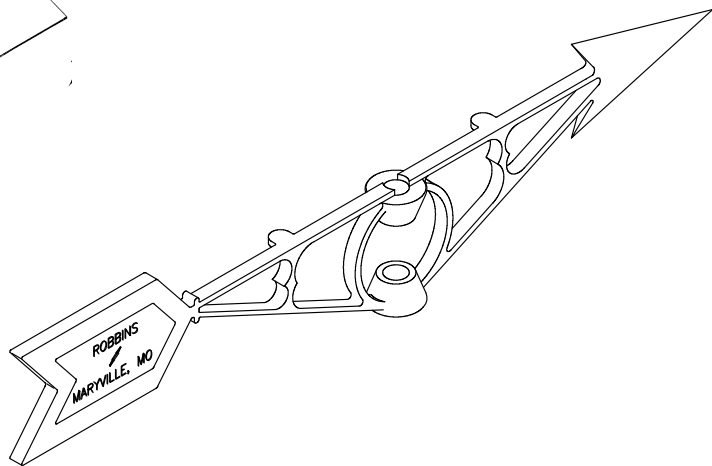

ORNAMENTAL BALLS AND DIRECTION VANE

ORNAMENTAL BALL

High quality impact resistant plastic ornamental ball for use on all standard 1/2" diameter points.

Cat. No. A104

Specify color listed below:

Blue
White
Red

NOTE: Ceramic Balls also available – blue and white – 4" diameter – for 1/2" or 5/8" diameter points.

Typical use of
ornamental ball and
direction vane

DIRECTION VANE

Die cast aluminum direction vane to indicate wind direction when only slight breeze – fits standard 1/2" diameter points – rides on nylon bushing.

Shipped for 1/2" point unless other specified.

Cat. No. A105 – Aluminum

1/4 actual size

ROBBINS LIGHTNING, INC.

124 EAST SECOND STREET PHONE (660) 582-3156 FAX (660) 582-3039 P.O. BOX 440 MARYVILLE, MISSOURI 64468-0440