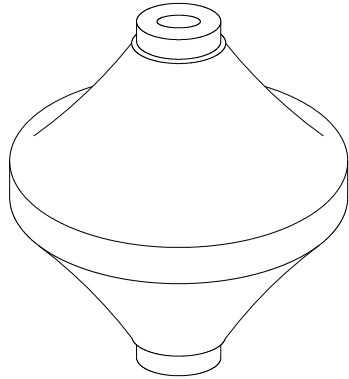

ORNAMENTAL BALLS AND DIRECTION VANE

ORNAMENTAL BALL

High quality impact resistant plastic ornamental ball for use on all standard 1/2" diameter points.

Cat. No. A104

Specify color listed below:

Blue
White
Red

NOTE: Ceramic Balls also available – blue and white – 4" diameter – for 1/2" or 5/8" diameter points.

Typical use of
ornamental ball and
direction vane

DIRECTION VANE

Die cast aluminum direction vane to indicate wind direction when only slight breeze – fits standard 1/2" diameter points – rides on nylon bushing.

Shipped for 1/2" point unless other specified.

Cat. No. A105 – Aluminum

1/4 actual size

ROBBINS LIGHTNING, INC.

124 EAST SECOND STREET PHONE (660) 582-3156 FAX (660) 582-3039 P.O. BOX 440 MARYVILLE, MISSOURI 64468-0440