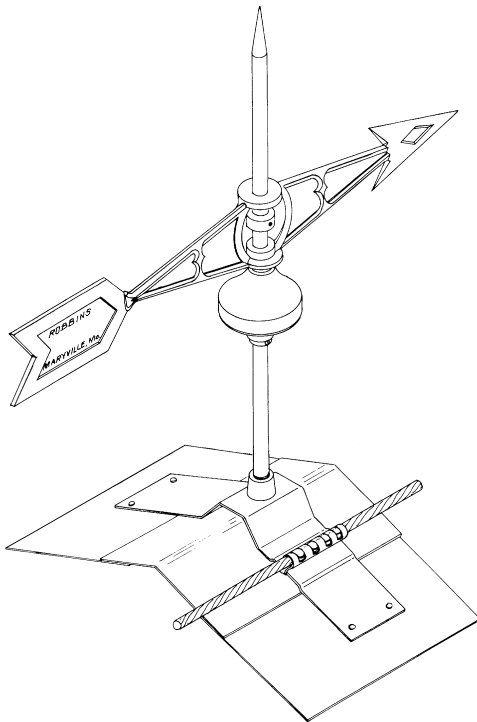

ORNAMENTAL BALLS AND DIRECTION VANE

ORNAMENTAL BALL

High quality impact resistant plastic ornamental ball for use on all standard 1/2" diameter points.

Cat. No. A104

Specify color listed below:

Blue
White
Red

NOTE: Ceramic Balls also available – blue and white – 4" diameter – for 1/2" or 5/8" diameter points.

Typical use of
ornamental ball and
direction vane

DIRECTION VANE

Die cast aluminum direction vane to indicate wind direction when only slight breeze – fits standard 1/2" diameter points – rides on nylon bushing.

Shipped for 1/2" point unless other specified.

Cat. No. A105 – Aluminum

1/4 actual size

ROBBINS LIGHTNING, INC.

124 EAST SECOND STREET PHONE (660) 582-3156 FAX (660) 582-3039 P.O. BOX 440 MARYVILLE, MISSOURI 64468-0440