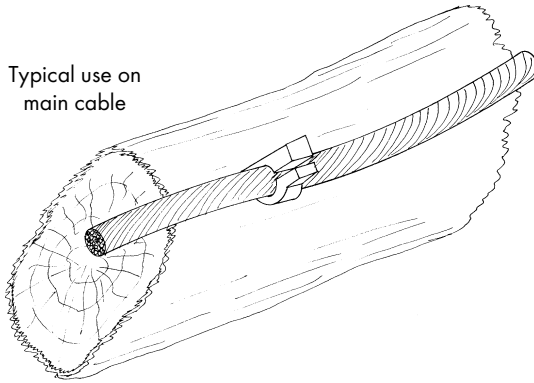

-131-

MINIATURE TREE AIR TERMINAL

Air terminal assembly consisting of solid copper point and base - for use on lateral secondary branches - furnished with two wood screws and bolt tension cable attachment - point of copper 1/4" diameter, 8" long; point of 3/8" diameter, 8" long - base for all miniature cables and wires through 5/16" diameter.

Cat. No. 161 - Copper

ROBBINS LIGHTNING, INC.

124 EAST SECOND STREET PHONE (660) 582-3156 FAX (660) 582-3039 P.O. BOX 440 MARYVILLE, MISSOURI 64468-0440

TREE DRIVE CABLE HOLDERS

FOR MATURE TREES ONLY WITH BARK 1" THICK OR GREATER.

Cast bronze tree drive for use on main size cables or air terminals – simply drive holder in tree and compress ear around cable – holds firm to cable but allows movement for growth or wind sway – for all cables No. 1 through No. 605.

Cat. No. 151 – Copper

1/2 actual size

Typical use on main cable

NOTE: Use 72 & 83 on Young Trees

Typical use on miniature cable

1/2 actual size

FOR MATURE TREES ONLY WITH BARK 1" THICK OR GREATER.

Cast bronze tree drive for use on miniature cable secondary runs – simply drive holder in tree and compress ear around cable – holds firm to cable but allows movement for growth or wind sway – for all cables and solid wires through 3/8" diameter.