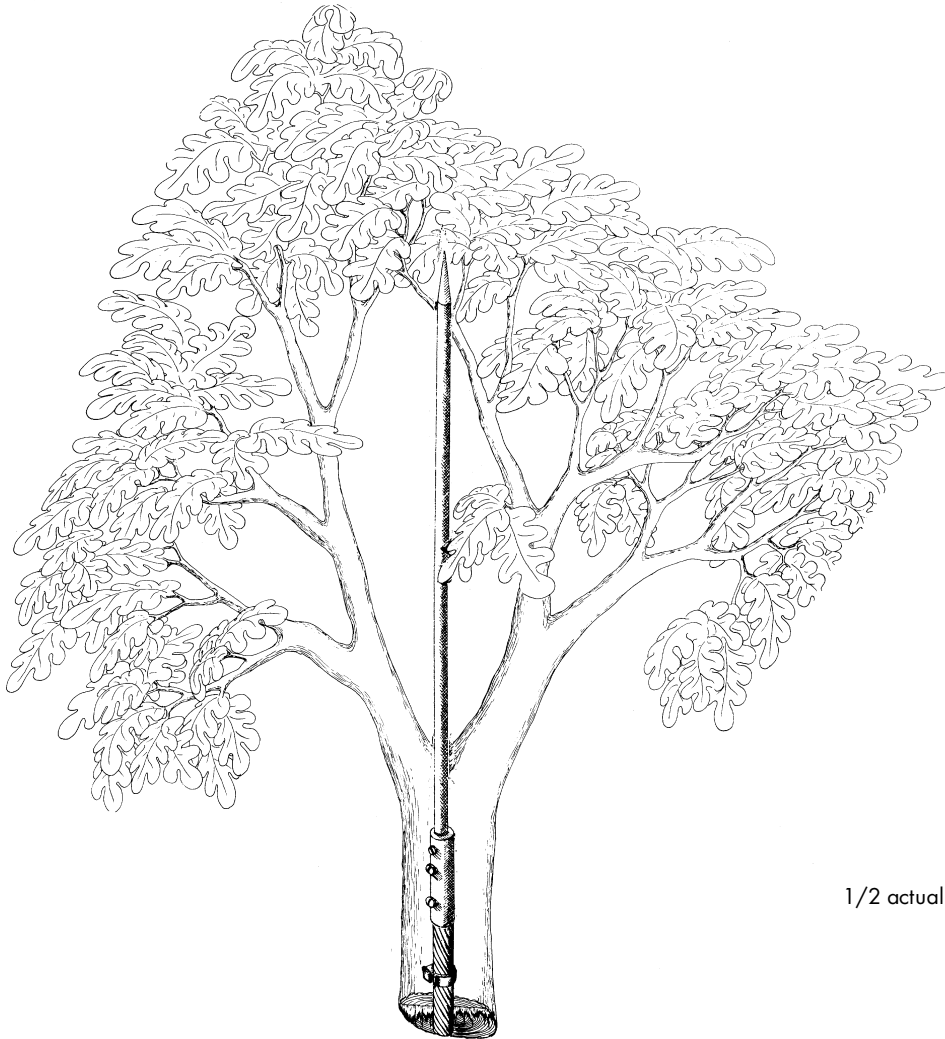

STANDARD TREE AIR TERMINALS

Air terminal assemblies consisting of solid copper point with cast bronze bolt tension base attached – furnished complete with wood screw in base – available in 3/8" or 1/2" diameter copper point 36" or 48" long; base No. 42 or No. A42L described elsewhere in catalog.

Copper

Cat. No. 160-3 – 36" point

Cat. No. 160-4 – 48" point

1/2 actual size

ROBBINS LIGHTNING, INC.

124 EAST SECOND STREET PHONE (660) 582-3156 FAX (660) 582-3039 P.O. BOX 440 MARYVILLE, MISSOURI 64468-0440

-131-

MINIATURE TREE AIR TERMINAL

Air terminal assembly consisting of solid copper point and base - for use on lateral secondary branches - furnished with two wood screws and bolt tension cable attachment - point of copper 1/4" diameter, 8" long; point of 3/8" diameter, 8" long - base for all miniature cables and wires through 5/16" diameter.

Cat. No. 151 – Copper

1/2 actual size

Typical use on main cable

NOTE: Use 72 & 83 on Young Trees

Typical use on miniature cable

1/2 actual size

FOR MATURE TREES ONLY WITH BARK 1" THICK OR GREATER.

Cast bronze tree drive for use on miniature cable secondary runs – simply drive holder in tree and compress ear around cable – holds firm to cable but allows movement for growth or wind sway – for all cables and solid wires through 3/8" diameter.