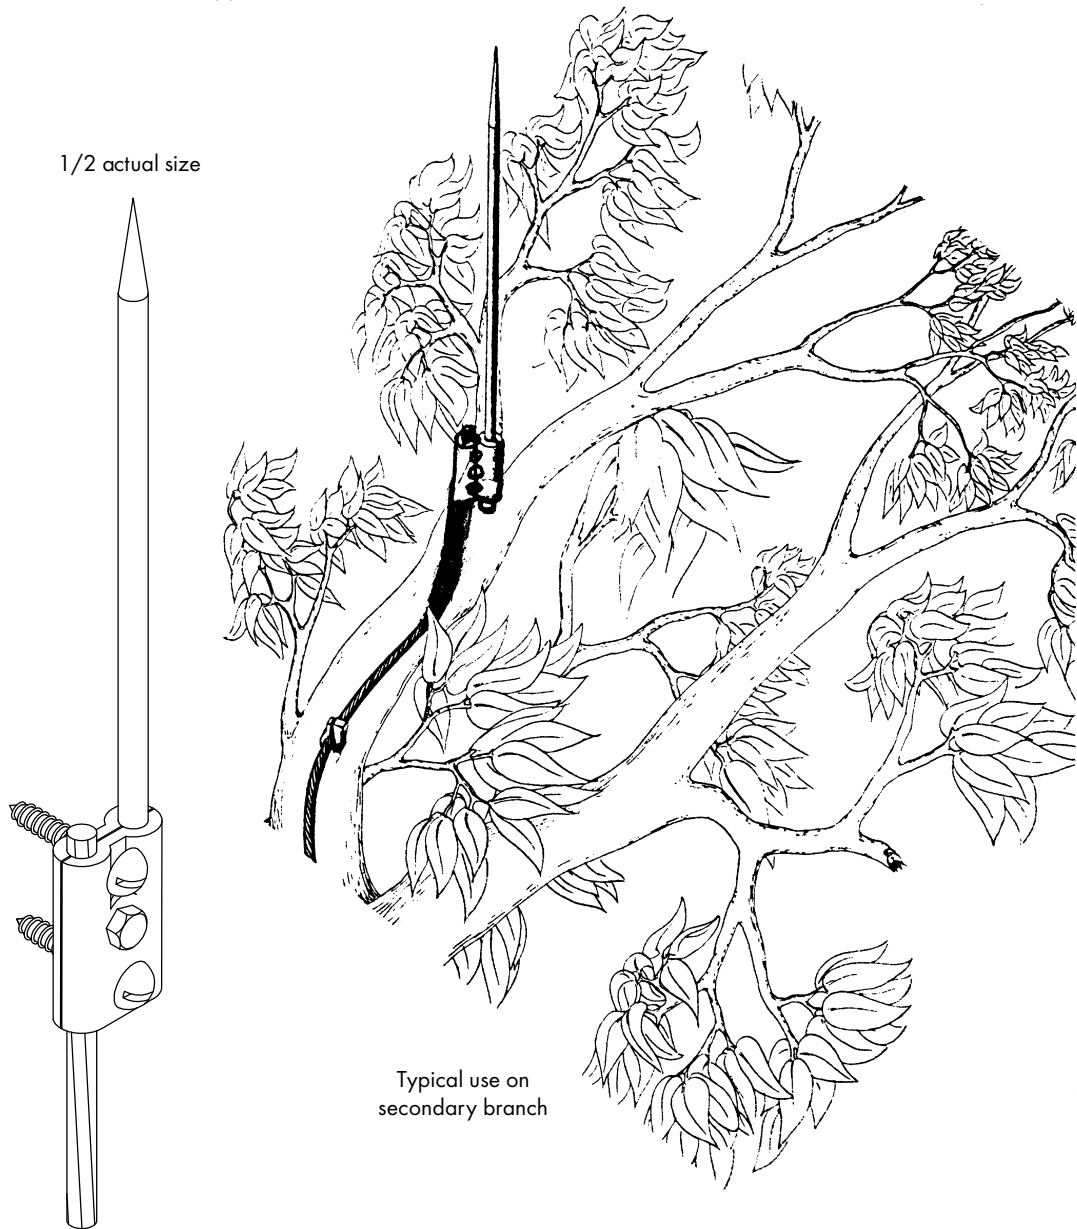

MINIATURE TREE AIR TERMINAL

Air terminal assembly consisting of solid copper point and base - for use on lateral secondary branches - furnished with two wood screws and bolt tension cable attachment - point of copper 1/4" diameter, 8" long; point of 3/8" diameter, 8" long - base for all miniature cables and wires through 5/16" diameter.

Cat. No. 161 - Copper

ROBBINS LIGHTNING, INC.

124 EAST SECOND STREET PHONE (660) 582-3156 FAX (660) 582-3039 P.O. BOX 440 MARYVILLE, MISSOURI 64468-0440